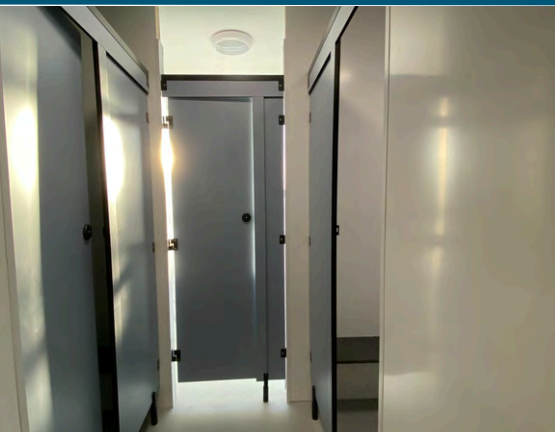

Large, shared living area as well as a modern fully equipped Kitchen & Laundry room with individual presses for each student

Large outdoor space with patio and seating

The house is within a 5-10 minutes walk to the Deaf Village Complex and sports and leisure facilities, Primary Care Centre, Tesco, Library and bus stop to the city centre and Blanchardstown.

YOU CAN VIEW OUR CAMPUS ACCOMMODATION BELOW

FOR FUTHER QUERIES PLEASE CONTACT US VIA

ACCOMMODATION@REACHDEAFSERVICES.IE

OR

+353 87 358 9060

LIVING AREA

KITCHEN

BATHROOMS

THE TOILETS/BATHROOMS/SHOWERS ARE SHARED BY ALL STUDENTS

SINGLE BEDROOMS

EACH ROOM HAS A DESK AND CHAIR WITH ACCESS TO WI-FI AS WELL AS STORAGE AND HANGING SPACE.

TWO TWIN SHARE BEDROOMS

ACCESSIBLE ACCOMMODATION